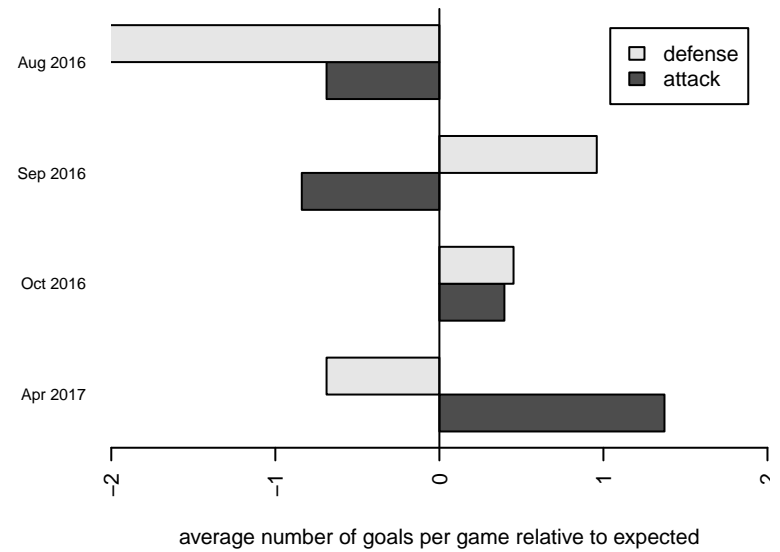

Beach FC South Bay Black B02
 Dots are actual minus expected GF (blue circles) and GA (red triangles).
 Blue line is smoothed change in attack strength. Red is smoothed change in defense strength.

**attack and defense variance (black dot)
relative to other teams
and top 10 in region**

**attack and defense rating
relative to others at age
and all opponents in last 13 months**

**attack and defense rating
relative to others at age
and all opponents in last 13 months**

Performance relative to 13 month average

Performance relative to 13 month average

Distribution of opponents
 Red = Lose zone, Blue = Win zone, Green = Even
 Black line separates win/lose zones

lot. A=Neither has attack advantage, B=Opponent has both attack and defense advantage, C=Opponent has both attack and defense disadvantage, D=Both have